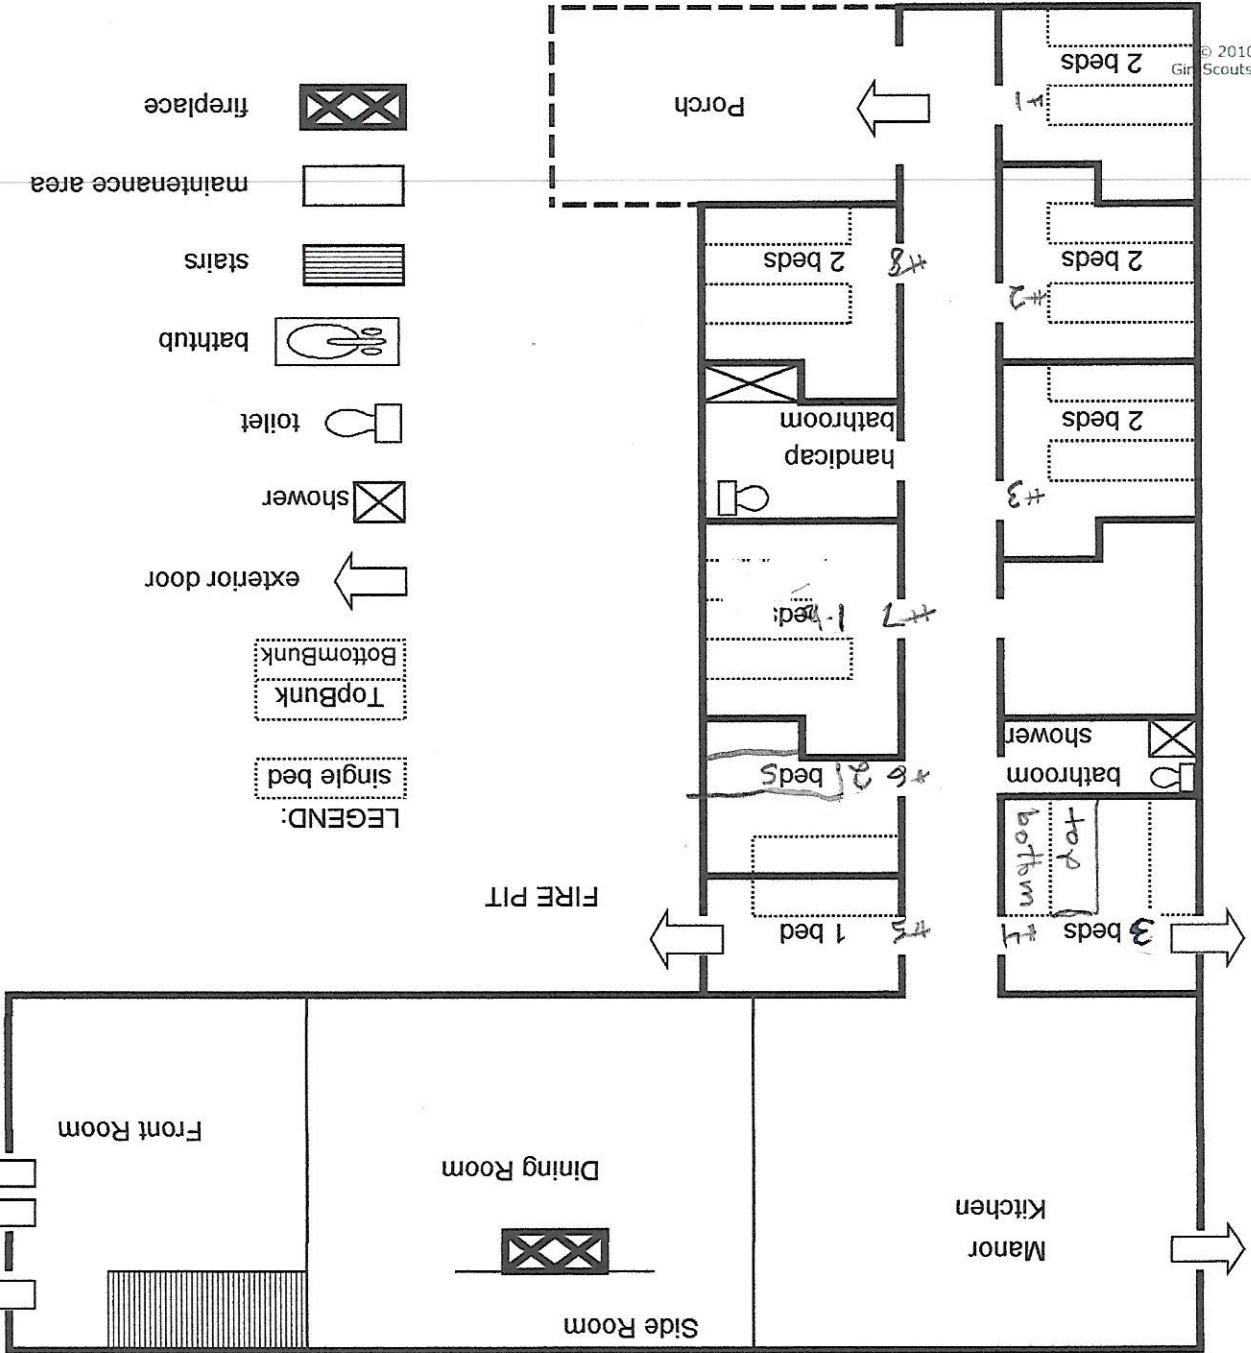

© 2010 Girl Scouts of Northern California

Done

Updated: January 2014 -jsk

MANOR HOUSE --- 1ST FLOOR

14 beds not to scale